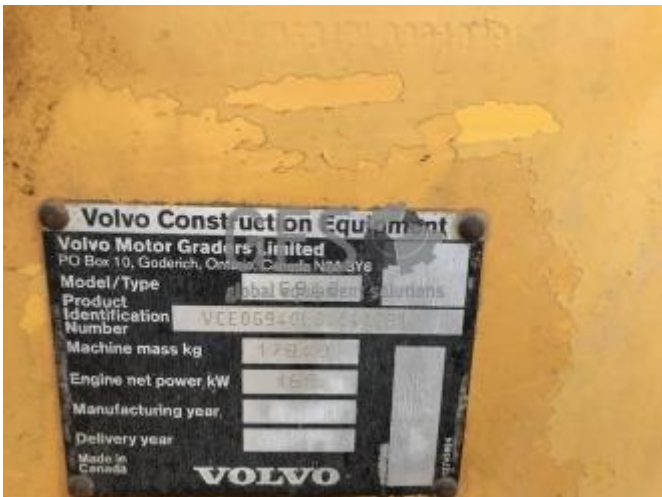

2007 Volvo G940 Grader 100-GR-008

Make	Volvo		Model	G940		
Year	2007	Hours	11510		As at	10/09/2018
Mileage				km	As at	10/09/2018
Serial/VIN	VCE0G940L00040291			Engine Serial		
Details	<p>2007 Volvo G940 Grader asset # 100-GR-008 Please note: the hours meter on this grader stopped working in late 2018 and the last reading as listed was from the 10/09/2018. YOM is understood to be 2007 while buyers should confirm all details prior to bidding. Work orders report for this Volvo G940 Motor Grader can be found in the GES Equipment Report PDF on the auction page for this asset. Offered for sale via online auction on an As IS basis running to drive on to buyers ex site Cobar, NSW. Australia</p>					
Asking price	AUD	Under review - call for pricing				
Ex site	Australia, New South Wales, Cobar					

Service history	Frame hours at April Valuation: 10123 recorded 01/04/2018
------------------------	---

**For further details, to make an offer or book an inspection, contact
Global Equipment Solutions on Office: 08 9201 1142**