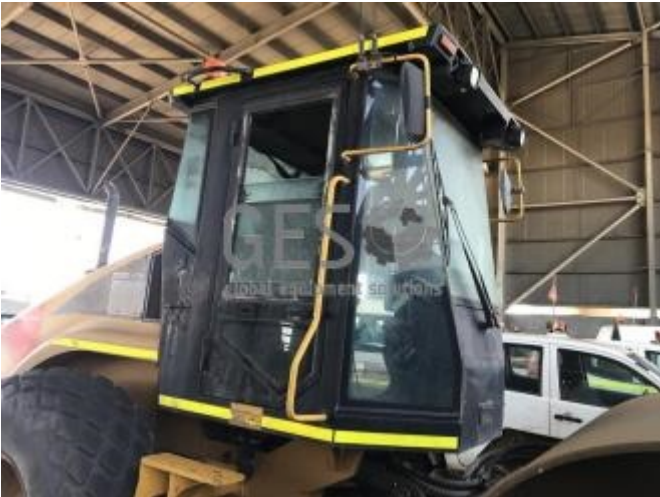

LiuGong CLG612H Roller RL003

Make	LiuGong		Model	CLG612H		
Year	2006	Hours	4143		As at	01/12/2019
Mileage				km	As at	
Serial/VIN	Y02370			Engine Serial	21697743	
Details	2006 LiuGong CLG612H Roller / Compactor Asset no RL003. Offered for sale via online auction ex Site Nifty Copper Mine via Telfer Western Australia, running to drive on to buyers transport. See Google Maps link: https://goo.gl/maps/Xvaa3uBAFso9MP7A8					
Asking price	AUD	Under review - call for pricing				
Ex site	Australia, Western Australia, Telfer					

Service history	
------------------------	--

**For further details, to make an offer or book an inspection, contact
Global Equipment Solutions on Office: 08 9201 1142**

6.1.15 RL003 LUIGONG PADROLLER

- Surface roller
- Made in China