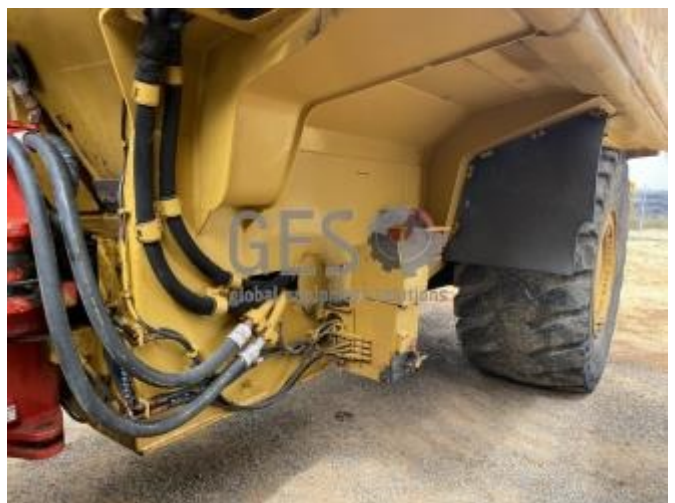

**Caterpillar AE55B Underground Ejector Truck TH119**

<b>Make</b>	Caterpillar		<b>Model</b>	AE55B Ejector	
<b>Year</b>		<b>Hours</b>	18159	As at	04/10/2021
<b>Mileage</b>			km	As at	
<b>Serial/VIN</b>	JNW00254			<b>Engine Serial</b>	
<b>Details</b>	Caterpillar AE55B Ejector Truck Asset TH119. See more component hours details in the GES Equipment report on the auction page for this asset. Offered for sale via online auction in "As Is" condition, running to drive on to buyers transport ex site Pinjarra, WA. Australia.				
<b>Asking price</b>	AUD	Under review - call for pricing			
<b>Ex site</b>	Australia, Western Australia, Pinjarra				

## TH119 COMPONENTS

Machine Type	Last Changed	Component Hours	Hours remaining until change out	Lifespan										Next Change	Change out Interval
				10%	20%	30%	40%	50%	60%	70%	80%	90%	100%		
AD55B															
Serial #															
JNW00254															
Frame Hours															
18159															
ENGINE	12200	5959	6041											24200	12000
TRANSMISSION	12200	5959	4041											22200	10000
T/CONVERTER	12388	5771	6229											24388	12000
FRONT DIFF	9601	8558	11442											29601	20000
REAR DIFF	13795	4364	15636											33795	20000
WHEEL RIM	13796	4363	11637											29796	16000
POS 1	9601	8558	7442											25601	16000
POS 2	9601	8558	7442											25601	16000
POS 3	13795	4364	11636											29795	16000
POS 4	13197	4962	11038											29197	16000
CENTRE HITCH	12200	5959	4041											22200	10000
COOLER PACK	15000	3159	4841											23000	8000
EJECTOR CYLS	15000	3159	4841											23000	8000
TRAY REPAIRS	15000	3159	6841											25000	10000
STEERING CYLS	15000	3159	6841											25000	10000